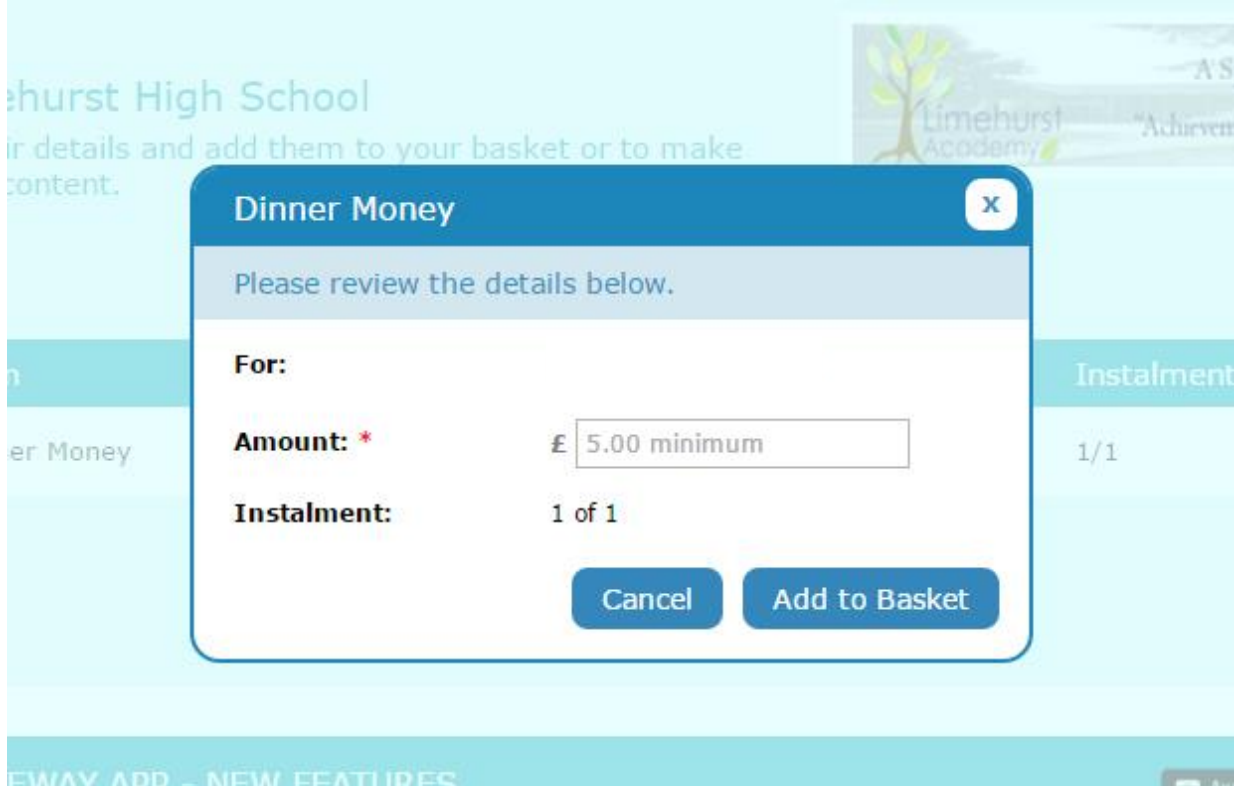

1. Then type the amount you would like. Then Select "Add to basket". The minimum amount is £5.00