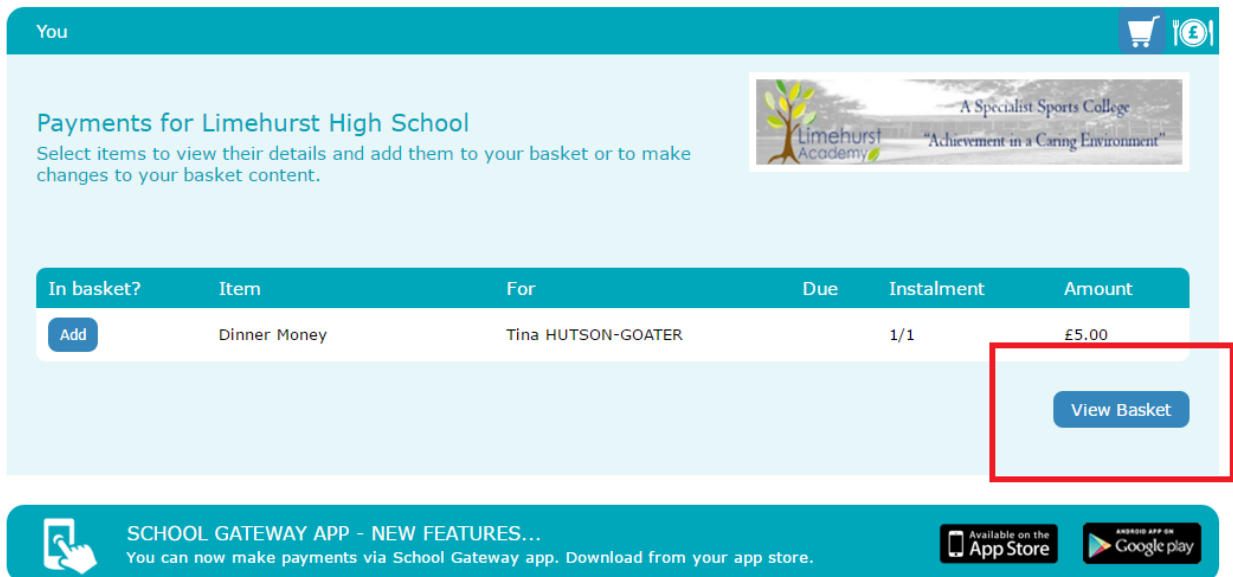

Available on the App Store | ANDROID APP ON Google play

6. To make a payment select "Payments" then select "Add".

Home > Payments

You

Payments for Limehurst Academy
Select items to view their details and add them to your basket or to make changes to your basket content.

In basket?	Item	For	Due	Instalment	Amount
Add	Dinner Money	James COOK		1/1	£5.00
Add	Uniform	James COOK	25 May 2016	1/1	£5.00
Add	Woburn Trip	James COOK	9 September 2016	1/1	£12.00

View Basket

SCHOOL GATEWAY APP - NEW FEATURES...
You can now make payments via School Gateway app. Download from your app store.

Available on the App Store | ANDROID APP ON Google play

- Then type the amount you would like. Then Select "Add to basket". The minimum amount is £5.00

- Once added to your basket please select "View Basket"